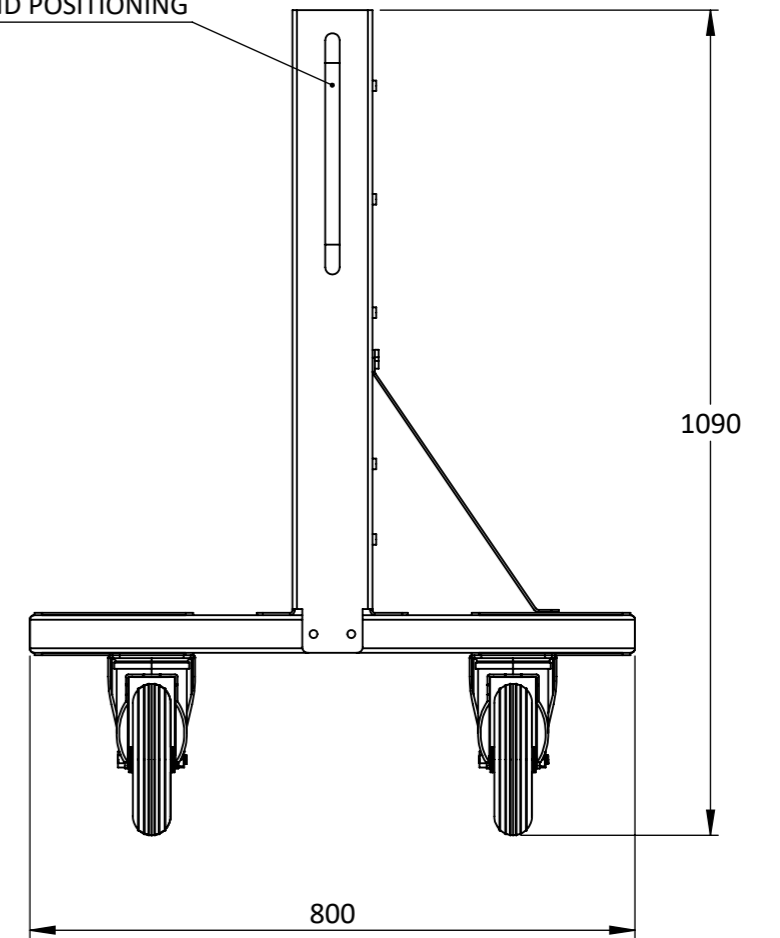

HANDLES FOR EASE OF MOVING AND POSITIONING

FREE DELIVERY WITH YOUR SCOREBOARD

MATERIAL:		STEEL	
FINISH:		POWDERCOAT	
DIMENSIONS ARE IN mm	WEIGHT: g		SCALE 1:10
TITLE: LED CRICKET - PREMIUM SCOREBOARD TROLLEY			
DWG NO.	ISS	SHEET	
PS-CST-ASSY	0	1 OF 1	