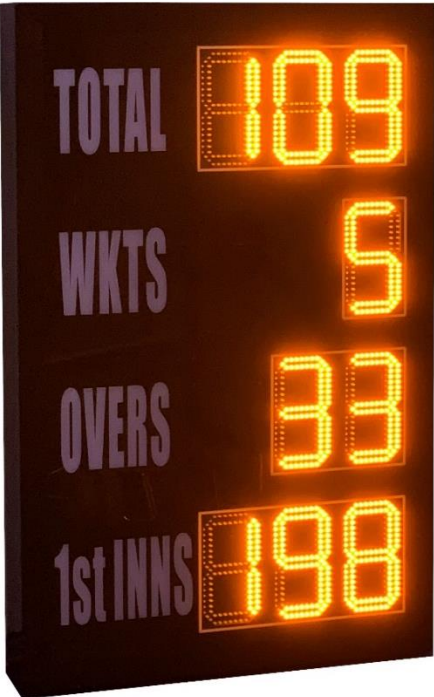

Wireless Digital controller

<b>SERIES PART NUMBER:</b>	<b>PS-CS10D-XXX</b>
Digit Type	PCB circuit board with DIP LED
Digit Colour	Yellow as standard
Digit Height	8" 200mm, 12" 400mm, 16" 500mm, 20" 600mm
Led Quantity of Per Digit	98 / 182 / 245 / 434
Led Type	5mm mist LED - no dazzle
Control Type	Wireless digital controller Box
Cabinet Material	Mild steel, powder coated black
LED Life	100,000 Hours
Control Distance	50 Metres
Work Temperature	-20°C~ 60°C
Humidity	5% - 90% RH
Net Weight	60KGS – 200KGS
Installation	Not Included
Warranty	12 months
Average Power Consumption	< 50W
Front Side Protection	UV protection acrylic board
Power Supply Input – Mains (As standard)	Scoreboard - AC240V, 50Hz – 60Hz
	Controller - AC240V, 50Hz – 60Hz
Power Supply Input – Battery Option	Scoreboard – 12v DC – Battery available on request
	Controller – 4 AA Batteries